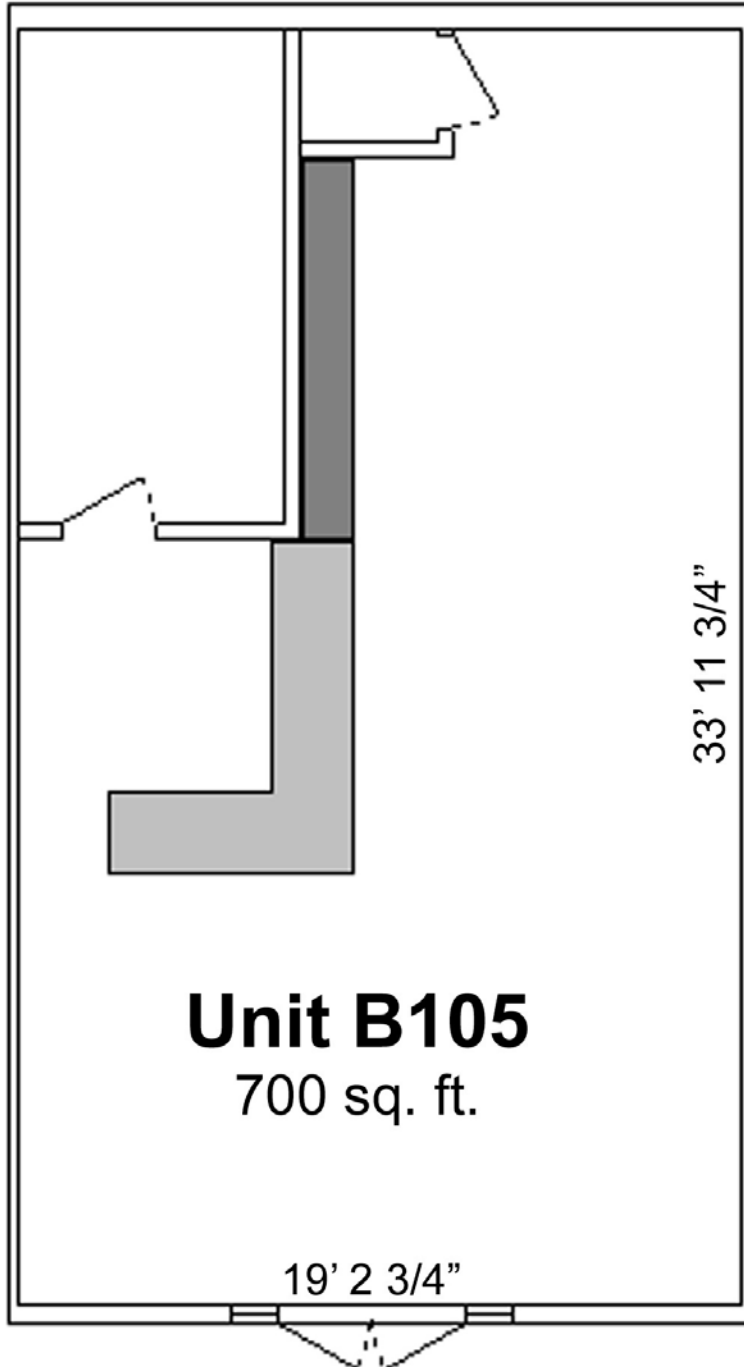

**Floor Plan
Ohukai Plaza
357 Huku Li'i**

**FOR LEASING INFORMATION,
PLEASE CALL:**

Valarie Cardone
Realtor® (S)

or

Mario Cardone
PB, CardOneRealty Corp., subagent

891-8469

www.clients1st.biz

Unit B105
700 sq. ft.

**Floor Plan
Ohukai Plaza
357 Huku Li'i**

**FOR LEASING INFORMATION,
PLEASE CALL:**

Valarie Cardone
Realtor® (S)

or

Mario Cardone
PB, CardOneRealty Corp., subagent

891-8469

www.clients1st.biz

**Floor Plan
Ohukai Plaza
357 Huku Li'i**